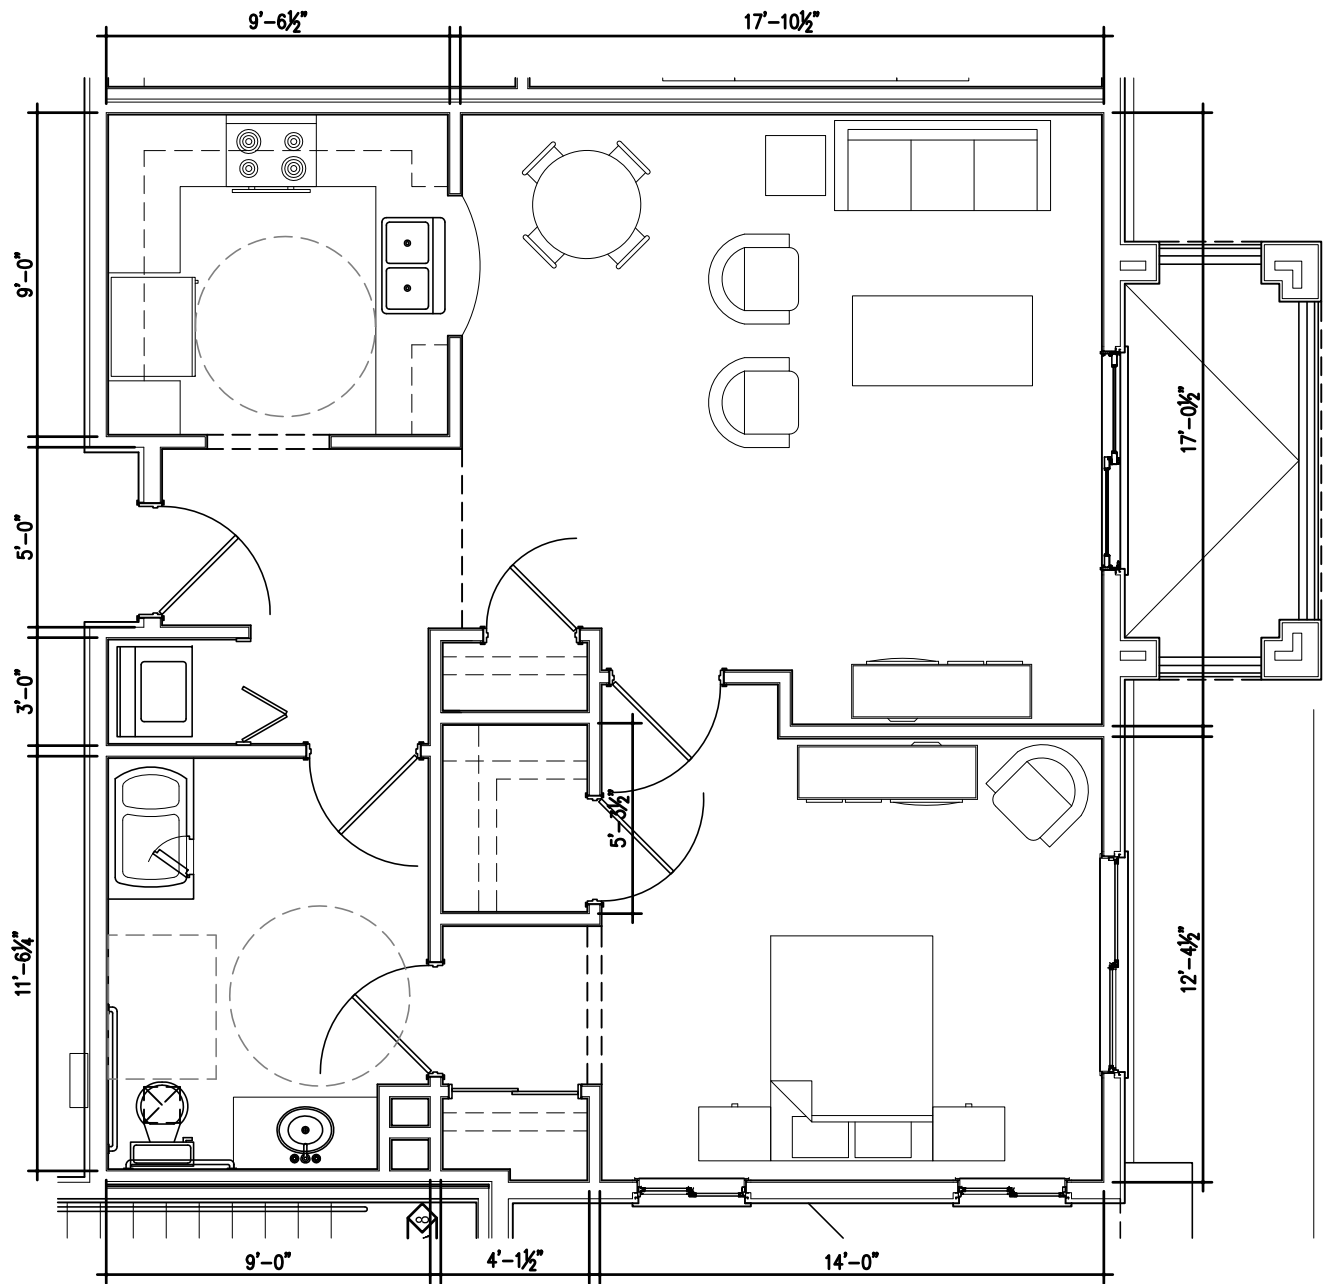

2 BEDROOM 2 BATH (A) UNITS
 241, 341 & 441
 1032 SQ. FT.

TYPICAL 1 BEDROOM UNITS
 242, 342 & 442
 800 SQ. FT.

TYPICAL 1 BEDROOM
 UNITS 243, 343 &
 443
 800 SQ. FT.

SCALE: 3/16"=1'-0"

1 BEDROOM PLUS DEN UNITS
 244, 344 & 444

1052 SQ. FT.

SCALE: 3/16"=1'-0"

2 BEDROOM DELUXE UNITS 245,
345 & 445

1149 SQ. FT.

SCALE: 3/16"=1'-0"

2 BEDROOM 2 BATH LUXURY
 UNIT 246, 346 & 446
 1012 SQ. FT.

SCALE: 3/16"=1'-0"

2 BEDROOM 2 BATH (B)
 UNITS 247, 347 & 447

990 SQ. FT.

SCALE: 3/16"=1'-0"

2 BEDROOM 2 BATH (B)
 UNITS 248, 348 & 448

805 SQ. FT.

2 BEDROOM CORNER
 UNITS 249, 349 & 449

1112 SQ. FT.

SCALE: 3/16"=1'-0"

2 BEDROOM CORNER UNITS
 250, 350, 450
 1032 SQ. FT.

1 BEDROOM BYPE B
 UNIT 351
 798 SQ. FT.

1 BEDROOM TYPE B
 UNIT 352
 798 SQ. FT.

SCALE: 3/16"=1'-0"