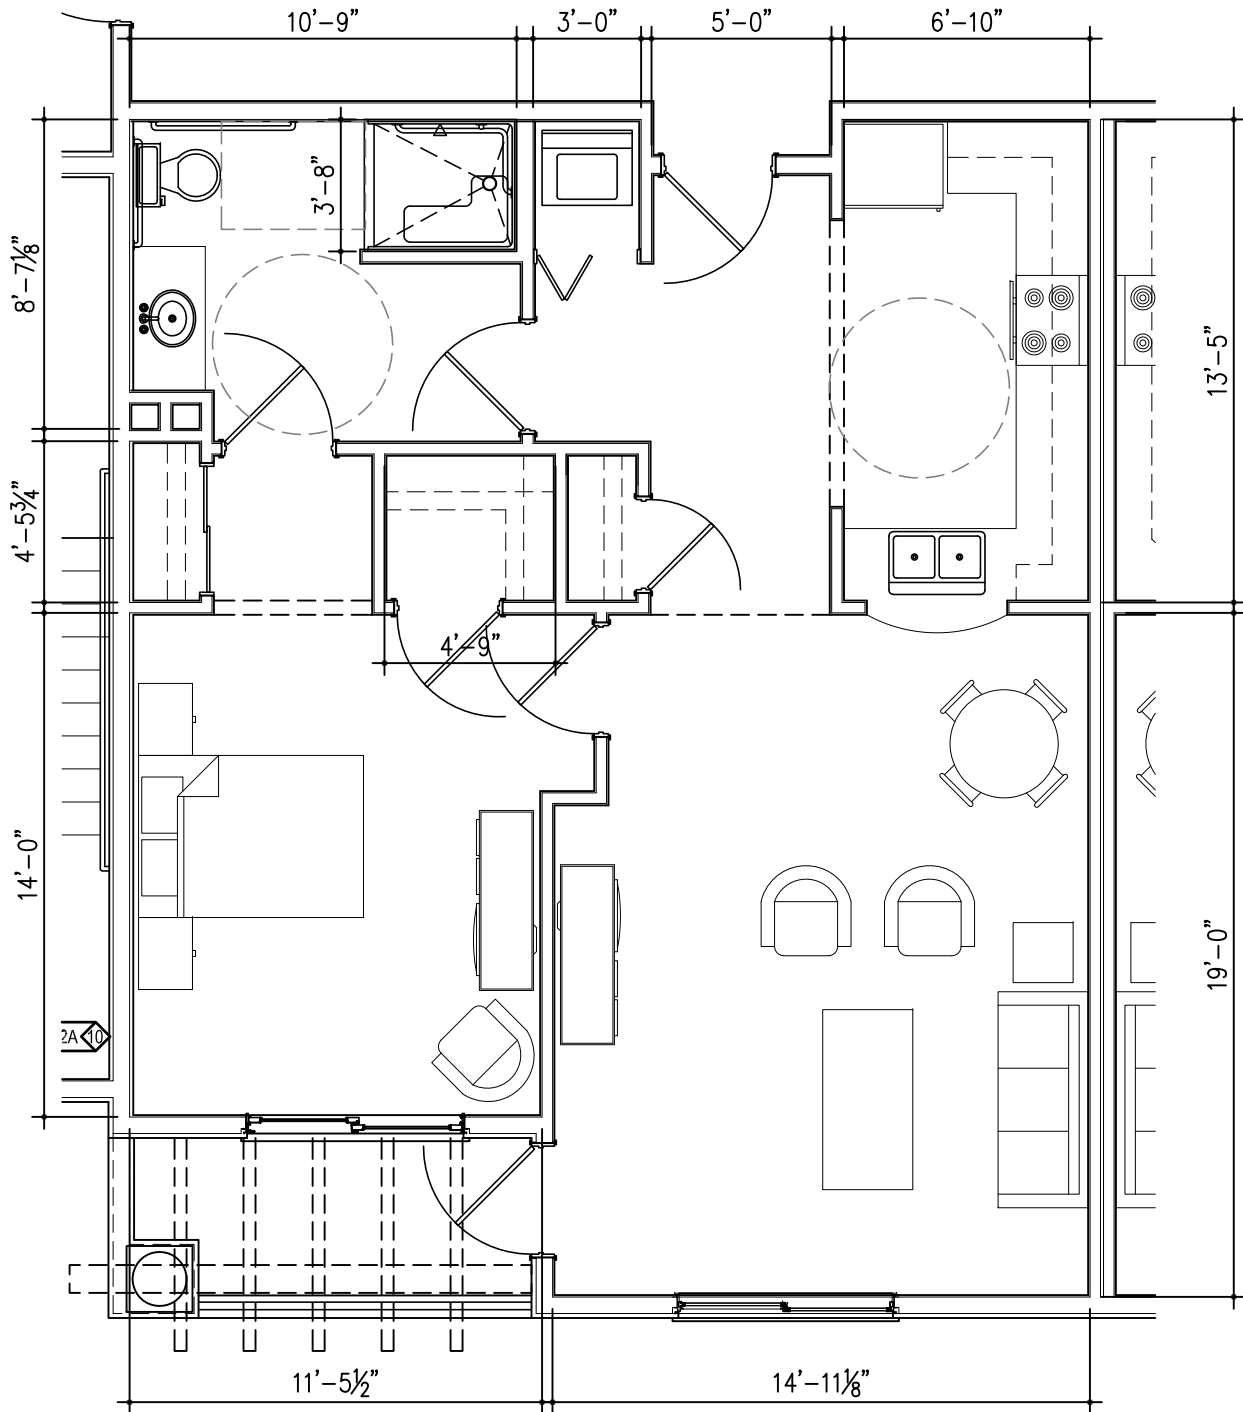

990 SQ. FT.

SCALE: 3/16"=1'-0"

2 BEDROOM 2 BATH (B)
 UNITS 248, 348 & 448

805 SQ. FT.

2 BEDROOM CORNER
 UNITS 249, 349 & 449

1112 SQ. FT.

SCALE: 3/16"=1'-0"

2 BEDROOM CORNER UNITS
 250, 350, 450
 1032 SQ. FT.

1 BEDROOM BYPE B
 UNIT 351
 798 SQ. FT.

1 BEDROOM TYPE B
 UNIT 352
 798 SQ. FT.

SCALE: 3/16"=1'-0"