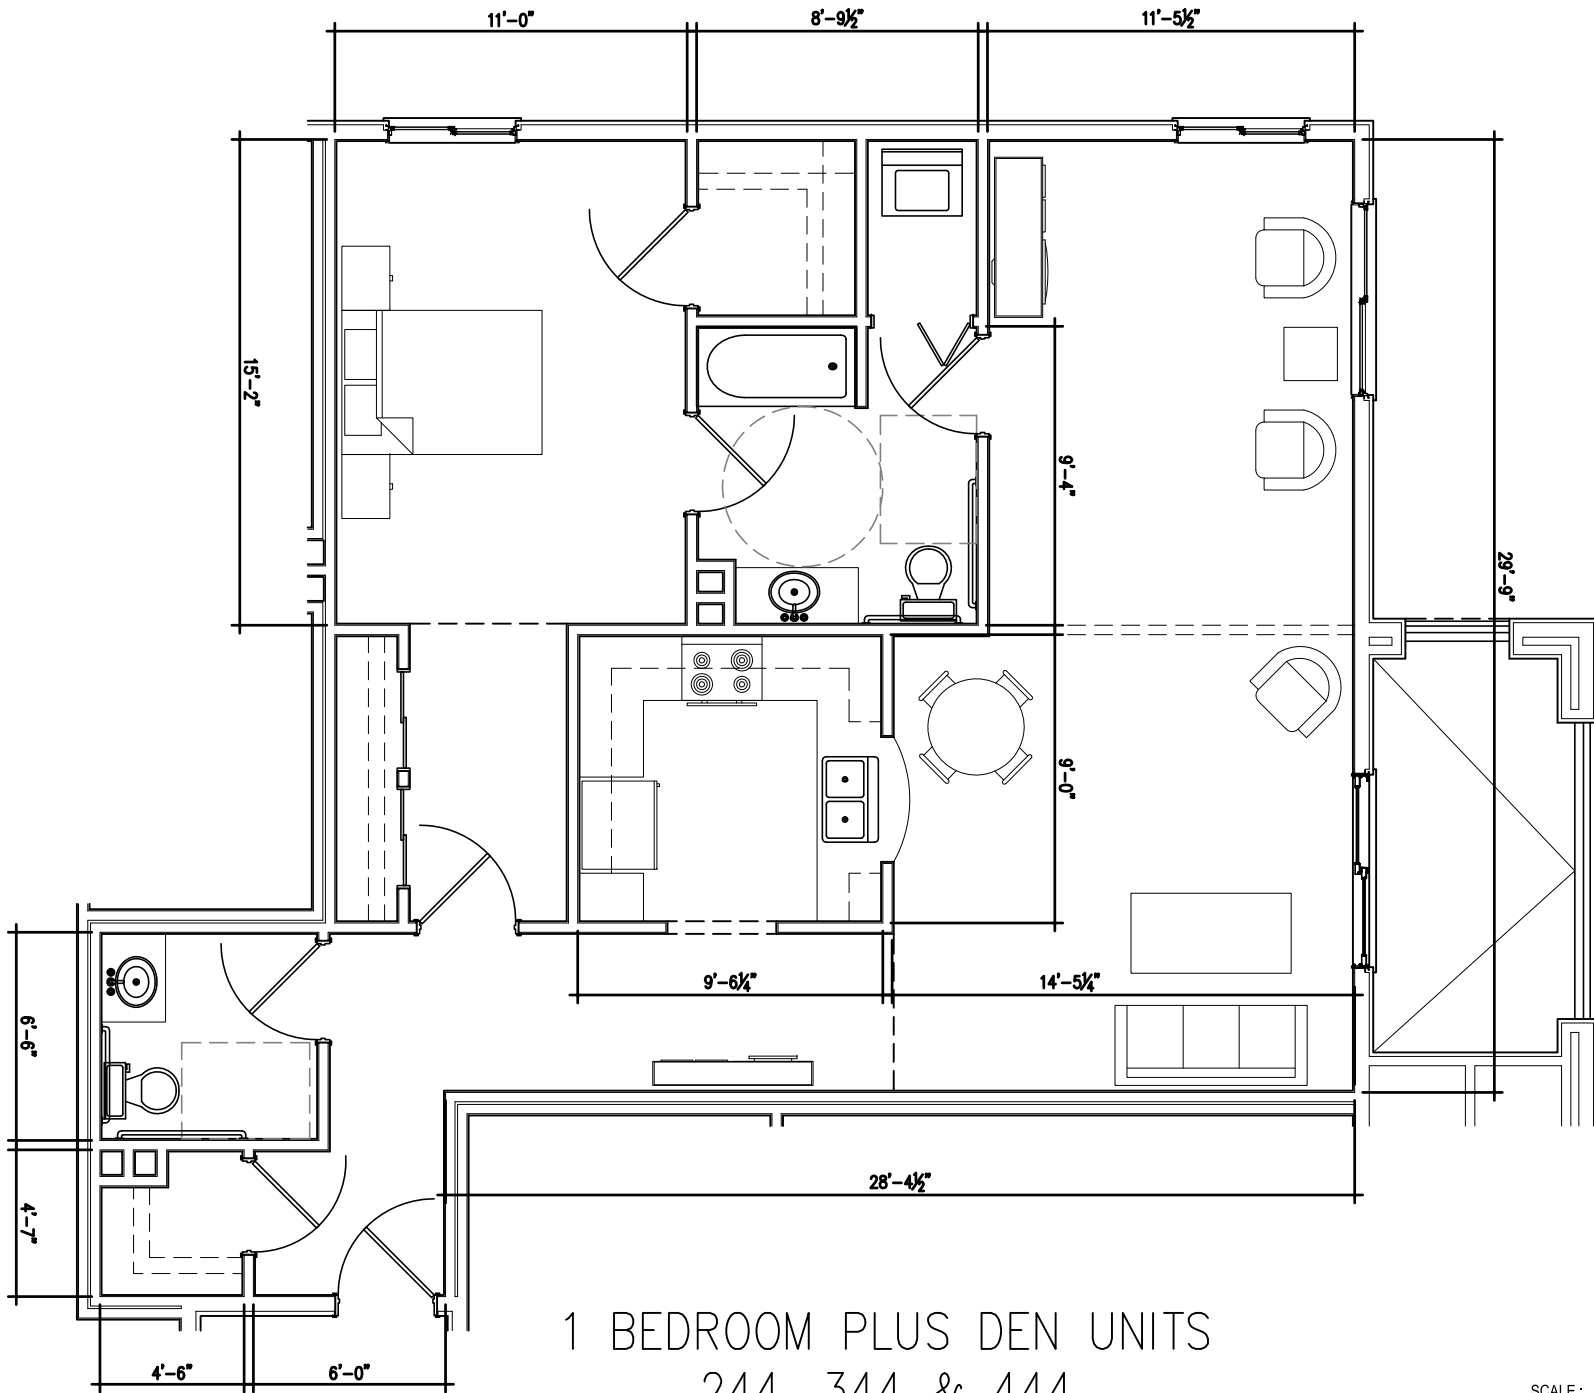

2 BEDROOM 2 BATH (A) UNITS
 241, 341 & 441
 1032 SQ. FT.

TYPICAL 1 BEDROOM UNITS
 242, 342 & 442
 800 SQ. FT.

TYPICAL 1 BEDROOM
 UNITS 243, 343 &
 443
 800 SQ. FT.

SCALE: 3/16"=1'-0"

1 BEDROOM PLUS DEN UNITS
 244, 344 & 444

1052 SQ. FT.

SCALE: 3/16"=1'-0"

2 BEDROOM DELUXE UNITS 245,
345 & 445

1149 SQ. FT.

SCALE: 3/16"=1'-0"

2 BEDROOM 2 BATH LUXURY
 UNIT 246, 346 & 446
 1012 SQ. FT.

SCALE: 3/16"=1'-0"

2 BEDROOM 2 BATH (B)
 UNITS 247, 347 & 447

990 SQ. FT.

SCALE: 3/16"=1'-0"

2 BEDROOM 2 BATH (B)
 UNITS 248, 348 & 448

805 SQ. FT.

2 BEDROOM CORNER
 UNITS 249, 349 & 449

1112 SQ. FT.

SCALE: 3/16"=1'-0"

2 BEDROOM CORNER UNITS
 250, 350, 450
 1032 SQ. FT.

1 BEDROOM BYPE B
 UNIT 351
 798 SQ. FT.

1 BEDROOM TYPE B
 UNIT 352
 798 SQ. FT.

SCALE: 3/16"=1'-0"