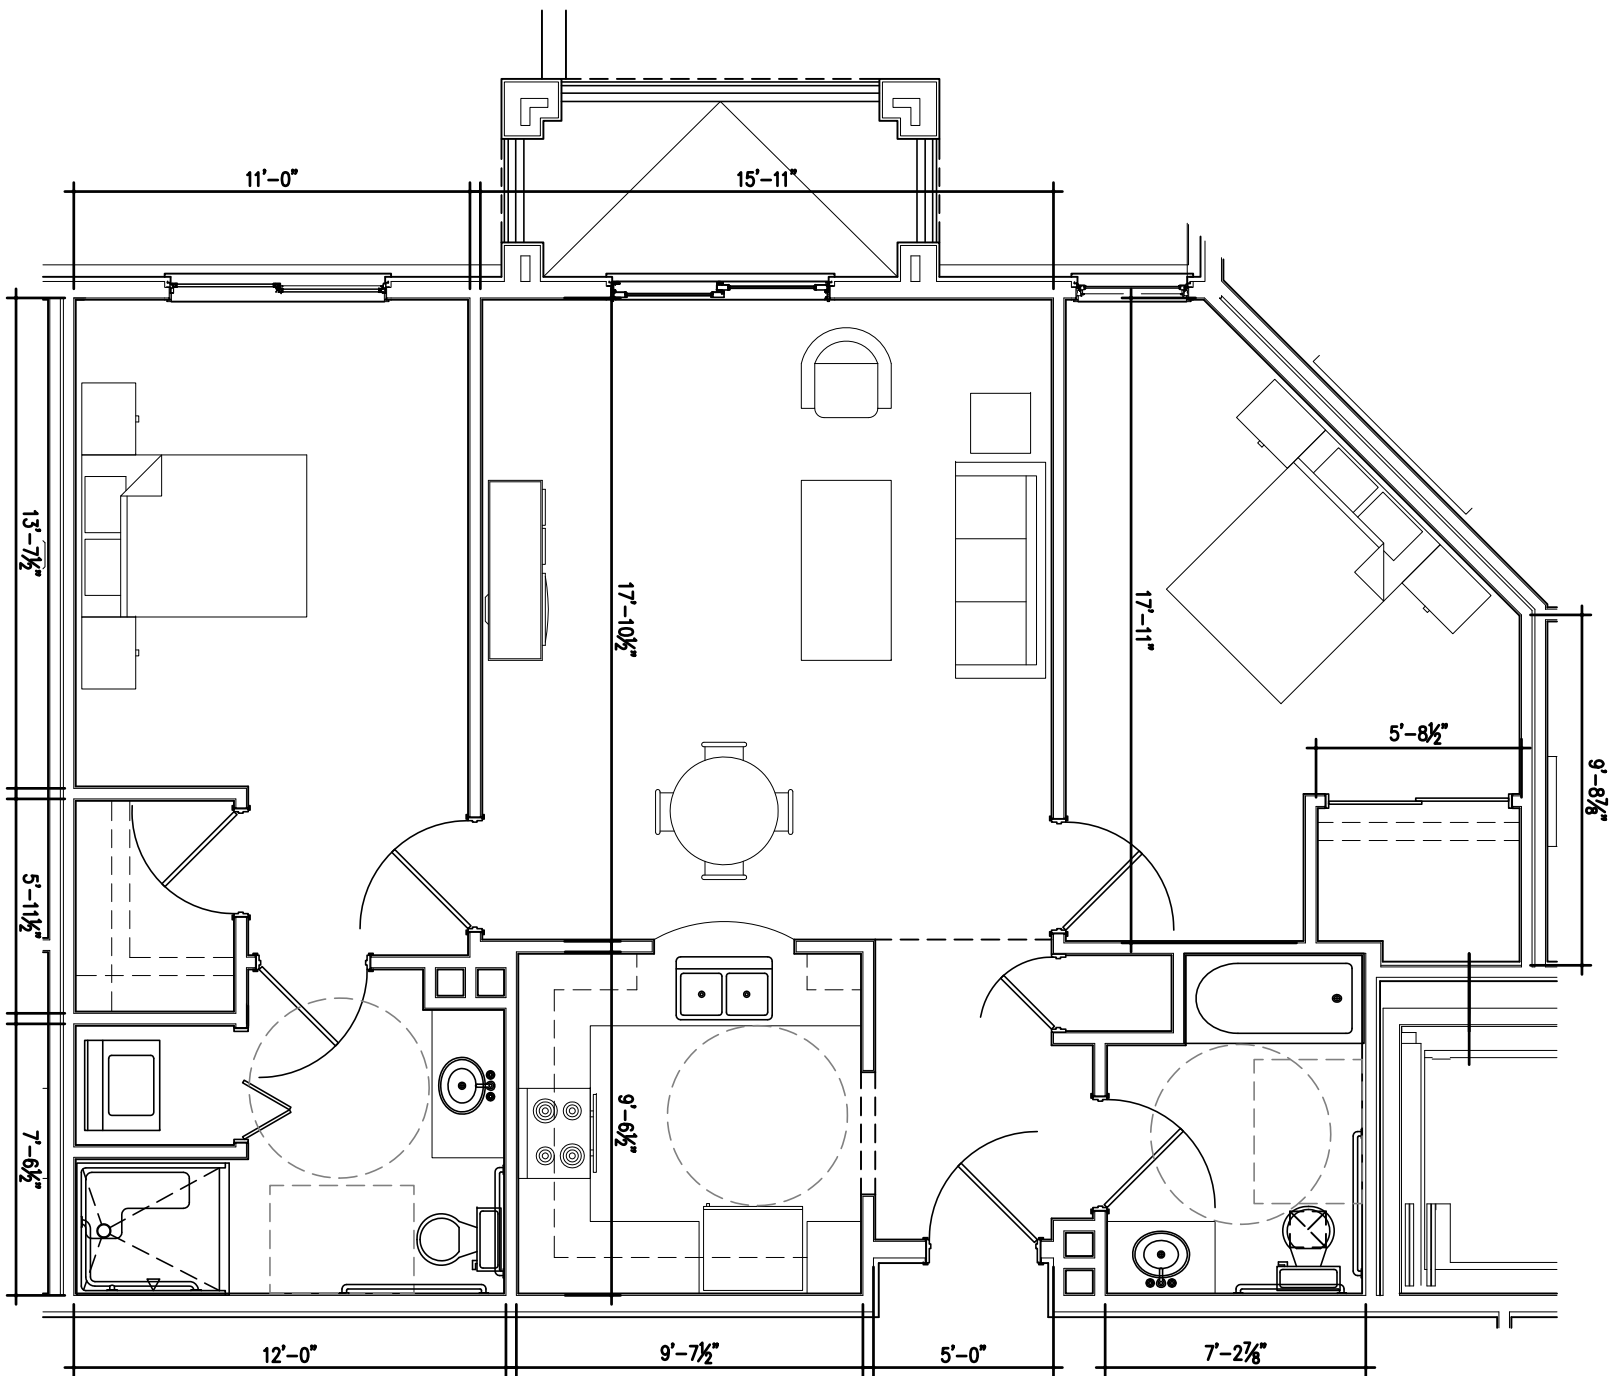

2 BEDROOM 2 BATH (A) UNITS
 241, 341 & 441
 1032 SQ. FT.

TYPICAL 1 BEDROOM UNITS
 242, 342 & 442
 800 SQ. FT.

TYPICAL 1 BEDROOM
 UNITS 243, 343 &
 443
 800 SQ. FT.

SCALE: 3/16"=1'-0"

1 BEDROOM PLUS DEN UNITS
 244, 344 & 444

1052 SQ. FT.

SCALE: 3/16"=1'-0"

2 BEDROOM DELUXE UNITS 245,
345 & 445

1149 SQ. FT.

SCALE: 3/16"=1'-0"

2 BEDROOM 2 BATH LUXURY
 UNIT 246, 346 & 446
 1012 SQ. FT.

SCALE: 3/16"=1'-0"

2 BEDROOM 2 BATH (B)
 UNITS 247, 347 & 447

990 SQ. FT.

SCALE: 3/16"=1'-0"

2 BEDROOM 2 BATH (B)
 UNITS 248, 348 & 448

805 SQ. FT.

2 BEDROOM CORNER
 UNITS 249, 349 & 449

1112 SQ. FT.

SCALE: 3/16"=1'-0"

2 BEDROOM CORNER UNITS
 250, 350, 450
 1032 SQ. FT.

1 BEDROOM BYPE B
 UNIT 351
 798 SQ. FT.

1 BEDROOM TYPE B
 UNIT 352
 798 SQ. FT.

SCALE: 3/16"=1'-0"