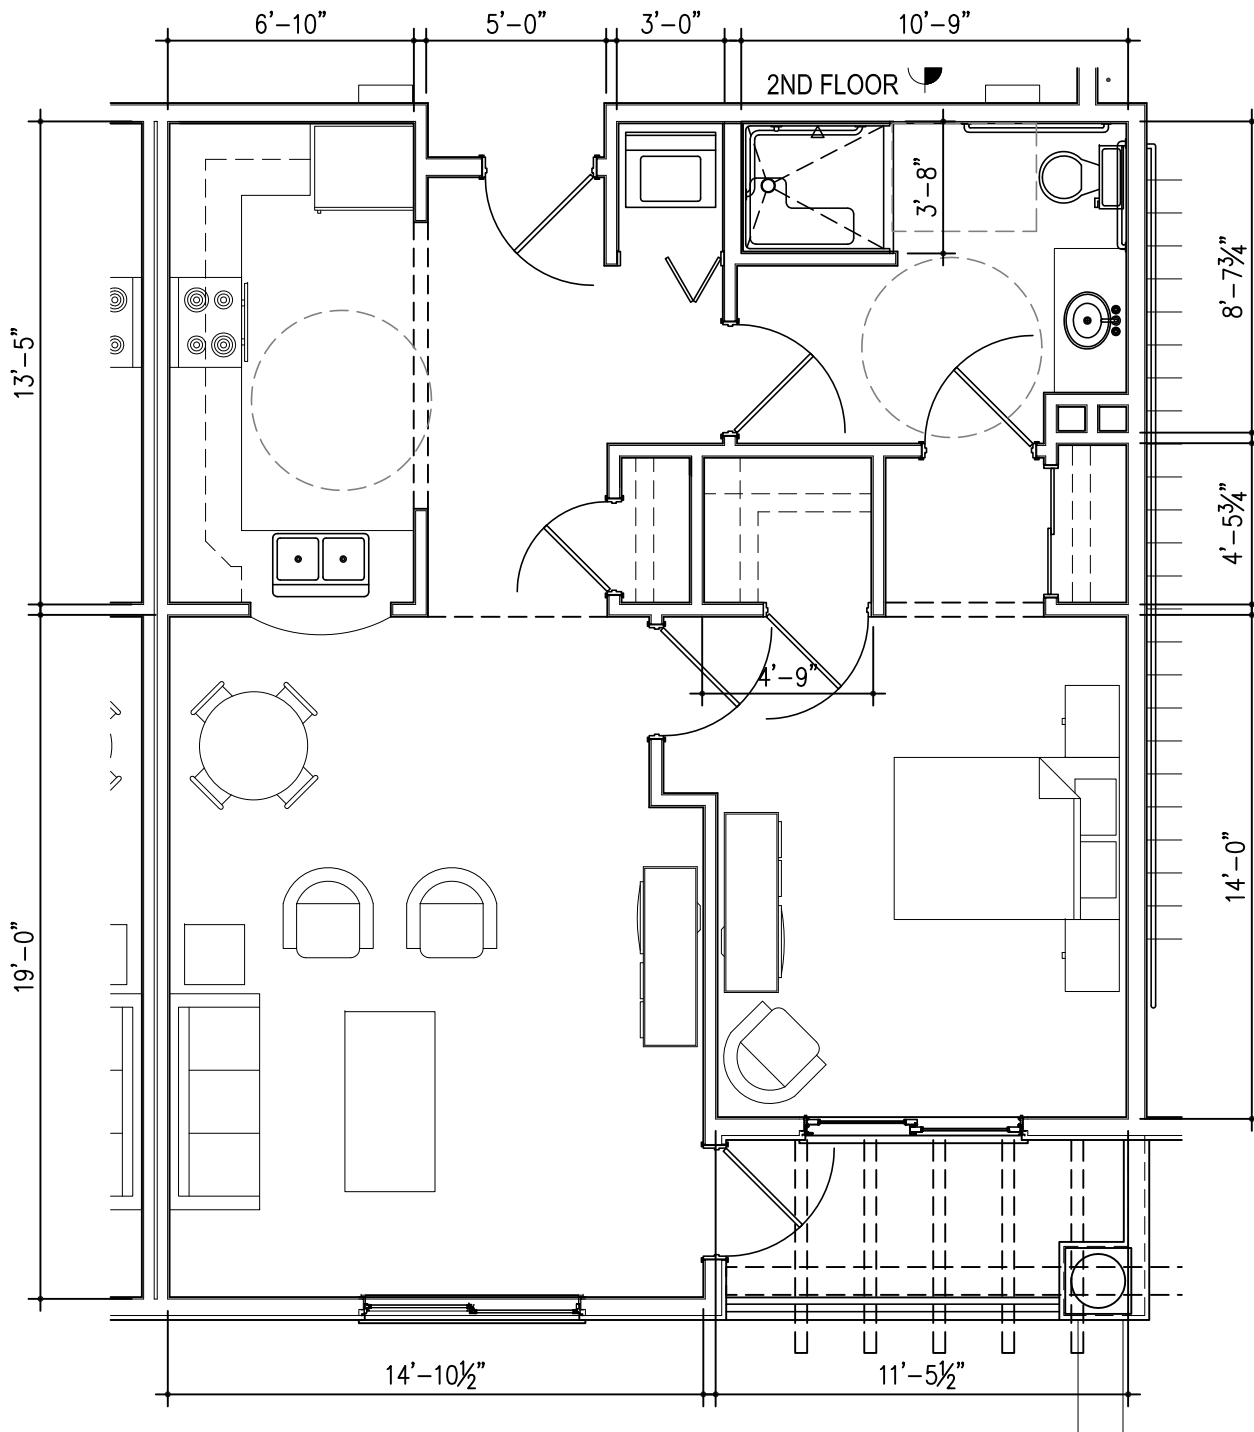

990 SQ. FT.

SCALE: 3/16"=1'-0"

2 BEDROOM 2 BATH (B)
 UNITS 248, 348 & 448

805 SQ. FT.

2 BEDROOM CORNER
 UNITS 249, 349 & 449

1112 SQ. FT.

SCALE: 3/16"=1'-0"

2 BEDROOM CORNER UNITS
 250, 350, 450
 1032 SQ. FT.

1 BEDROOM BYPE B
 UNIT 351
 798 SQ. FT.

1 BEDROOM TYPE B
 UNIT 352
 798 SQ. FT.

SCALE: 3/16"=1'-0"