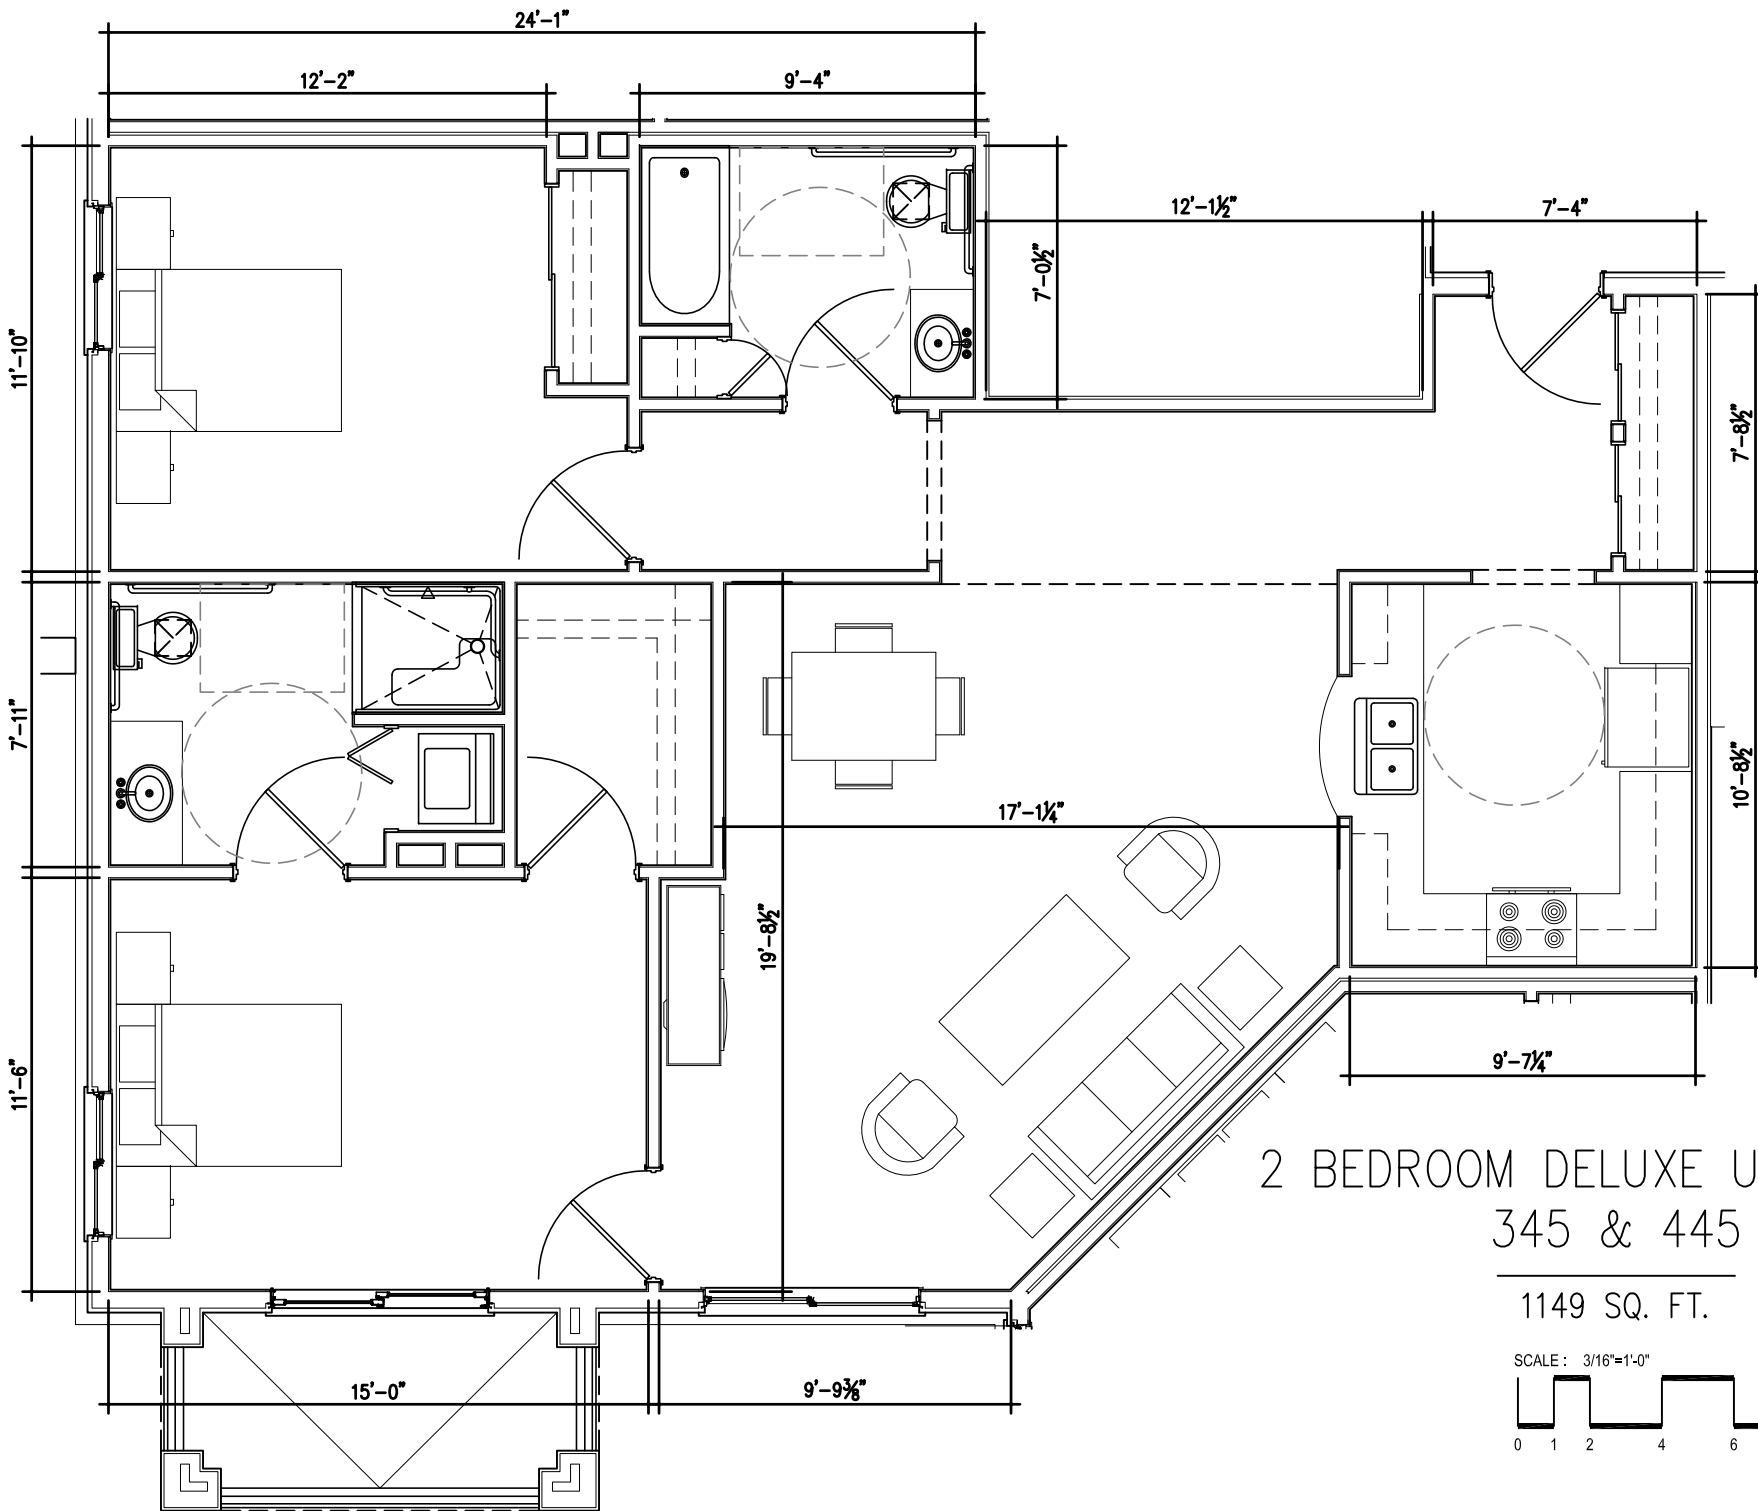

2 BEDROOM 2 BATH (A) UNITS
 241, 341 & 441
 1032 SQ. FT.

TYPICAL 1 BEDROOM UNITS
 242, 342 & 442
 800 SQ. FT.

TYPICAL 1 BEDROOM
 UNITS 243, 343 &
 443
 800 SQ. FT.

SCALE: 3/16"=1'-0"

1 BEDROOM PLUS DEN UNITS
 244, 344 & 444

1052 SQ. FT.

SCALE: 3/16"=1'-0"

2 BEDROOM DELUXE UNITS 245,
345 & 445

1149 SQ. FT.

SCALE: 3/16"=1'-0"

2 BEDROOM 2 BATH LUXURY
 UNIT 246, 346 & 446
 1012 SQ. FT.

SCALE: 3/16"=1'-0"

2 BEDROOM 2 BATH (B)
 UNITS 247, 347 & 447

990 SQ. FT.

SCALE: 3/16"=1'-0"

2 BEDROOM 2 BATH (B)
 UNITS 248, 348 & 448

805 SQ. FT.

2 BEDROOM CORNER
 UNITS 249, 349 & 449

1112 SQ. FT.

SCALE: 3/16"=1'-0"

2 BEDROOM CORNER UNITS
 250, 350, 450
 1032 SQ. FT.

1 BEDROOM BYPE B
 UNIT 351
 798 SQ. FT.

1 BEDROOM TYPE B
 UNIT 352
 798 SQ. FT.

SCALE: 3/16"=1'-0"