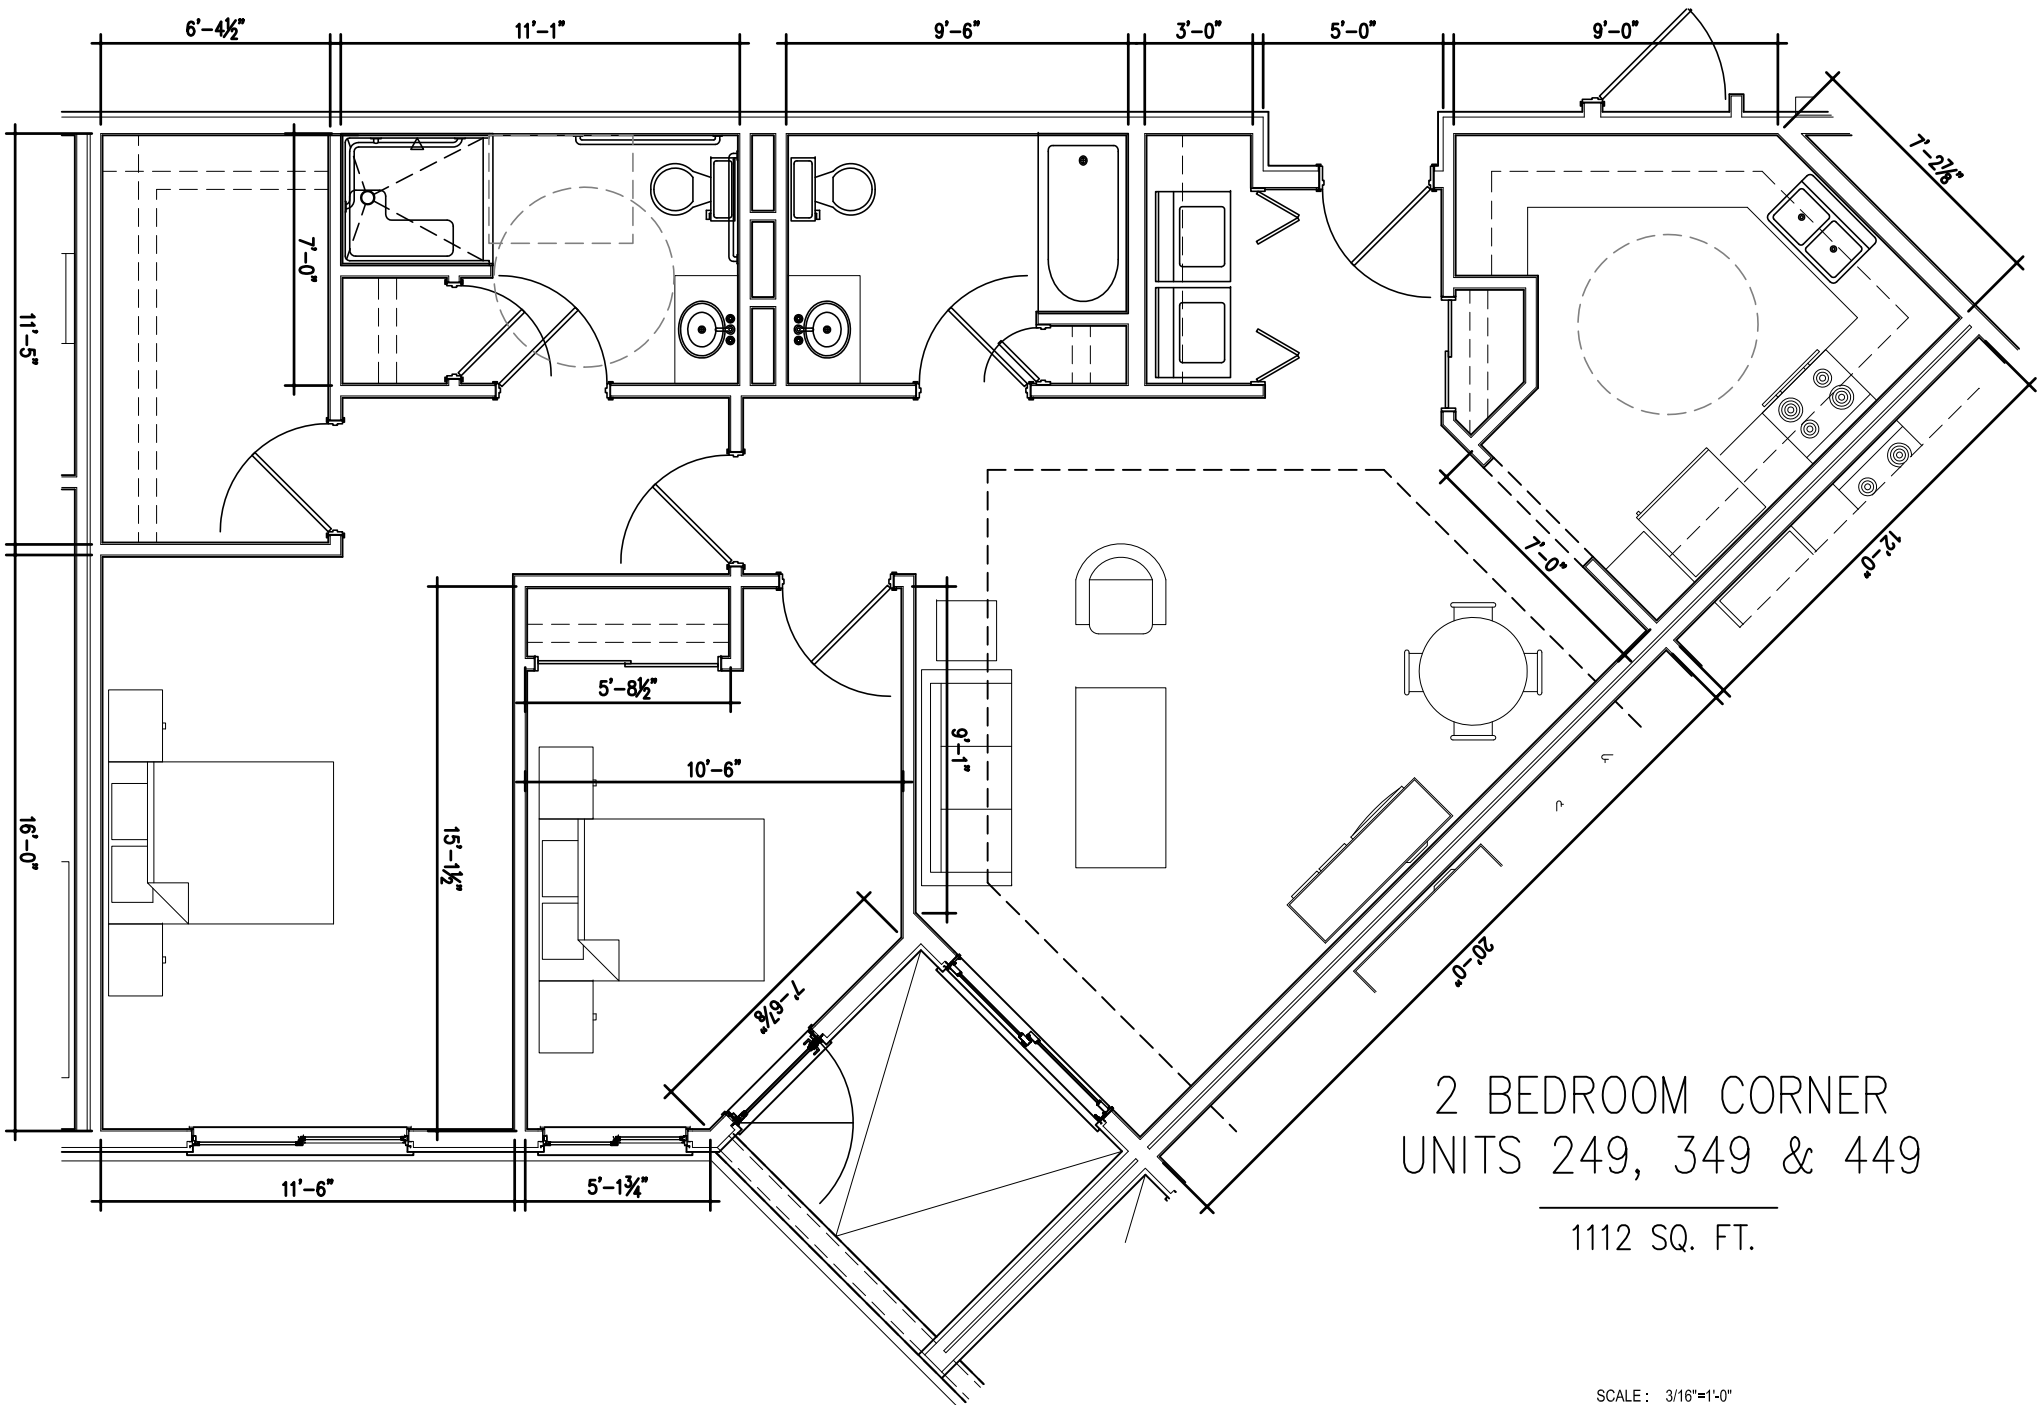

2 BEDROOM 2 BATH (A) UNITS
 241, 341 & 441
 1032 SQ. FT.

TYPICAL 1 BEDROOM UNITS
 242, 342 & 442
 800 SQ. FT.

TYPICAL 1 BEDROOM
 UNITS 243, 343 &
 443
 800 SQ. FT.

SCALE: 3/16"=1'-0"

1 BEDROOM PLUS DEN UNITS
 244, 344 & 444

1052 SQ. FT.

SCALE: 3/16"=1'-0"

2 BEDROOM DELUXE UNITS 245,
345 & 445

1149 SQ. FT.

SCALE: 3/16"=1'-0"

2 BEDROOM 2 BATH LUXURY
 UNIT 246, 346 & 446
 1012 SQ. FT.

SCALE: 3/16"=1'-0"

2 BEDROOM 2 BATH (B)
 UNITS 247, 347 & 447

990 SQ. FT.

SCALE: 3/16"=1'-0"

2 BEDROOM 2 BATH (B)
 UNITS 248, 348 & 448

805 SQ. FT.

2 BEDROOM CORNER
 UNITS 249, 349 & 449

1112 SQ. FT.

SCALE: 3/16"=1'-0"

2 BEDROOM CORNER UNITS
 250, 350, 450
 1032 SQ. FT.

1 BEDROOM BYPE B
 UNIT 351
 798 SQ. FT.

1 BEDROOM TYPE B
 UNIT 352
 798 SQ. FT.

SCALE: 3/16"=1'-0"