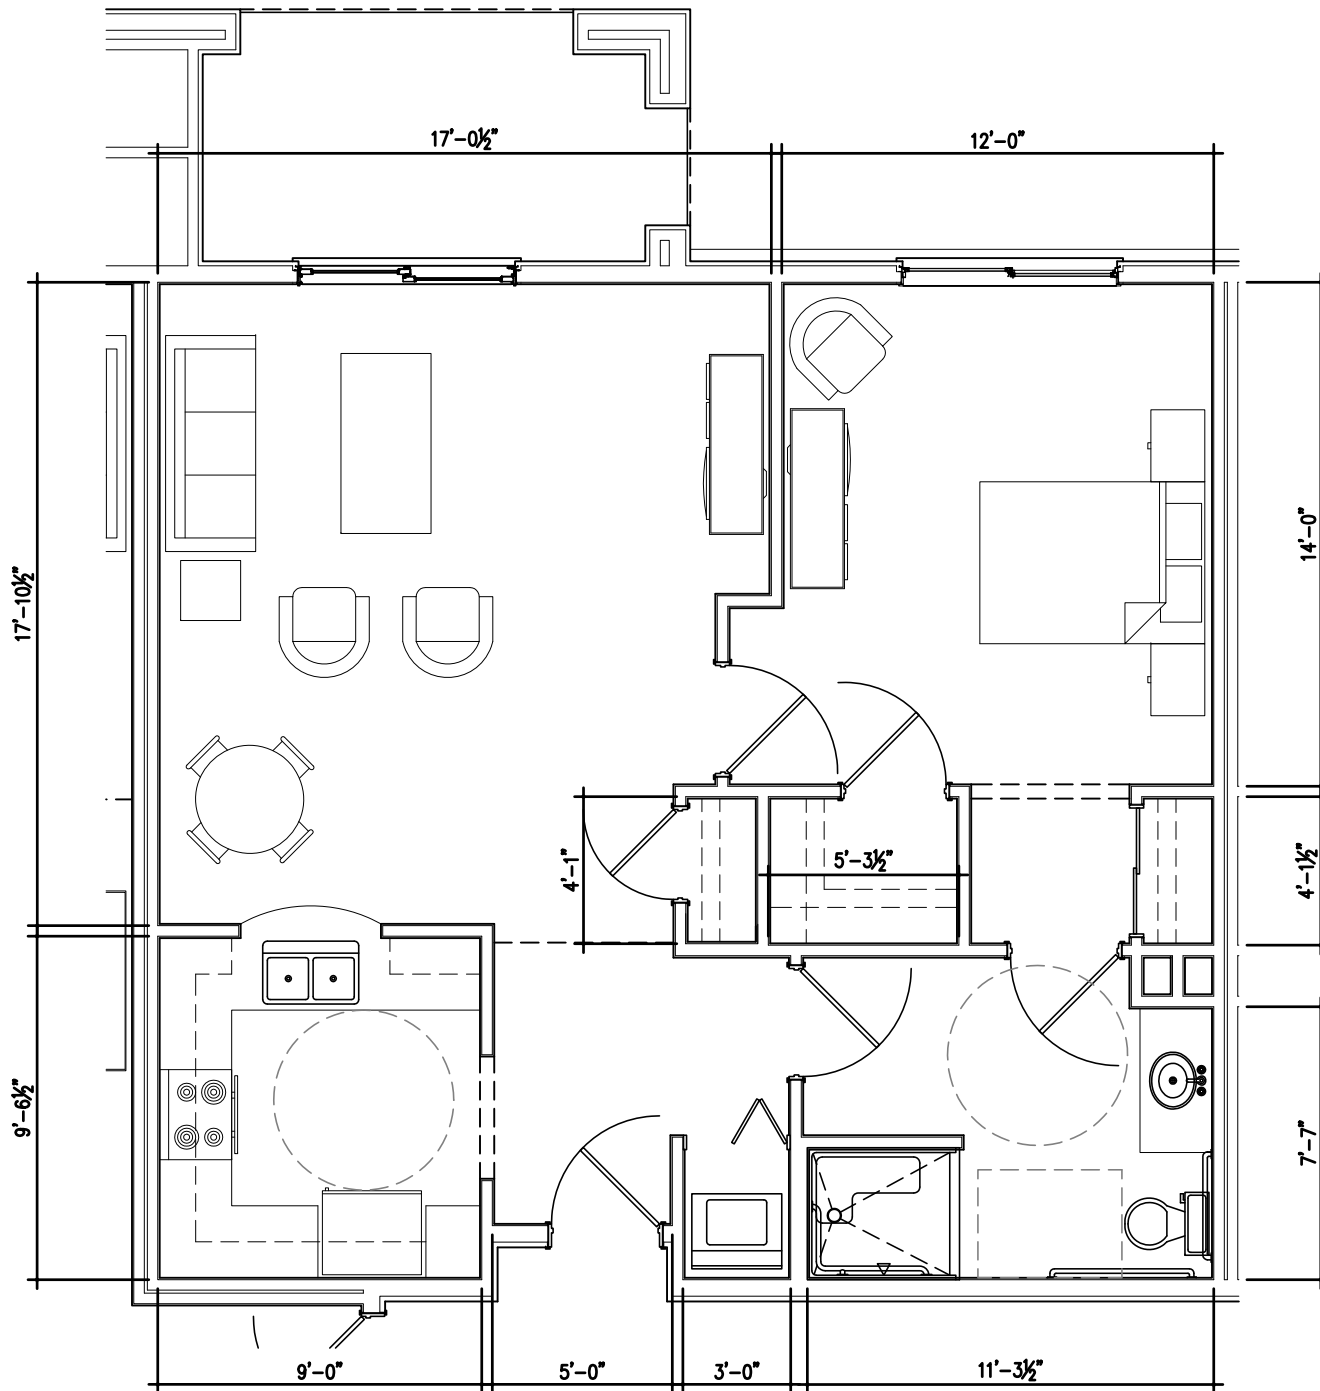

2 BEDROOM 2 BATH (A) UNITS
 241, 341 & 441
 1032 SQ. FT.

TYPICAL 1 BEDROOM UNITS
 242, 342 & 442
 800 SQ. FT.

TYPICAL 1 BEDROOM
 UNITS 243, 343 &
 443
 800 SQ. FT.

SCALE: 3/16"=1'-0"

1 BEDROOM PLUS DEN UNITS
 244, 344 & 444

1052 SQ. FT.

SCALE: 3/16"=1'-0"

2 BEDROOM DELUXE UNITS 245,
345 & 445

1149 SQ. FT.

SCALE: 3/16"=1'-0"

2 BEDROOM 2 BATH LUXURY
 UNIT 246, 346 & 446
 1012 SQ. FT.

SCALE: 3/16"=1'-0"

2 BEDROOM 2 BATH (B)
 UNITS 247, 347 & 447

990 SQ. FT.

SCALE: 3/16"=1'-0"

2 BEDROOM 2 BATH (B)
 UNITS 248, 348 & 448

805 SQ. FT.

2 BEDROOM CORNER
 UNITS 249, 349 & 449

1112 SQ. FT.

SCALE: 3/16"=1'-0"

2 BEDROOM CORNER UNITS
 250, 350, 450
 1032 SQ. FT.

1 BEDROOM BYPE B
 UNIT 351
 798 SQ. FT.

1 BEDROOM TYPE B
 UNIT 352
 798 SQ. FT.

SCALE: 3/16"=1'-0"