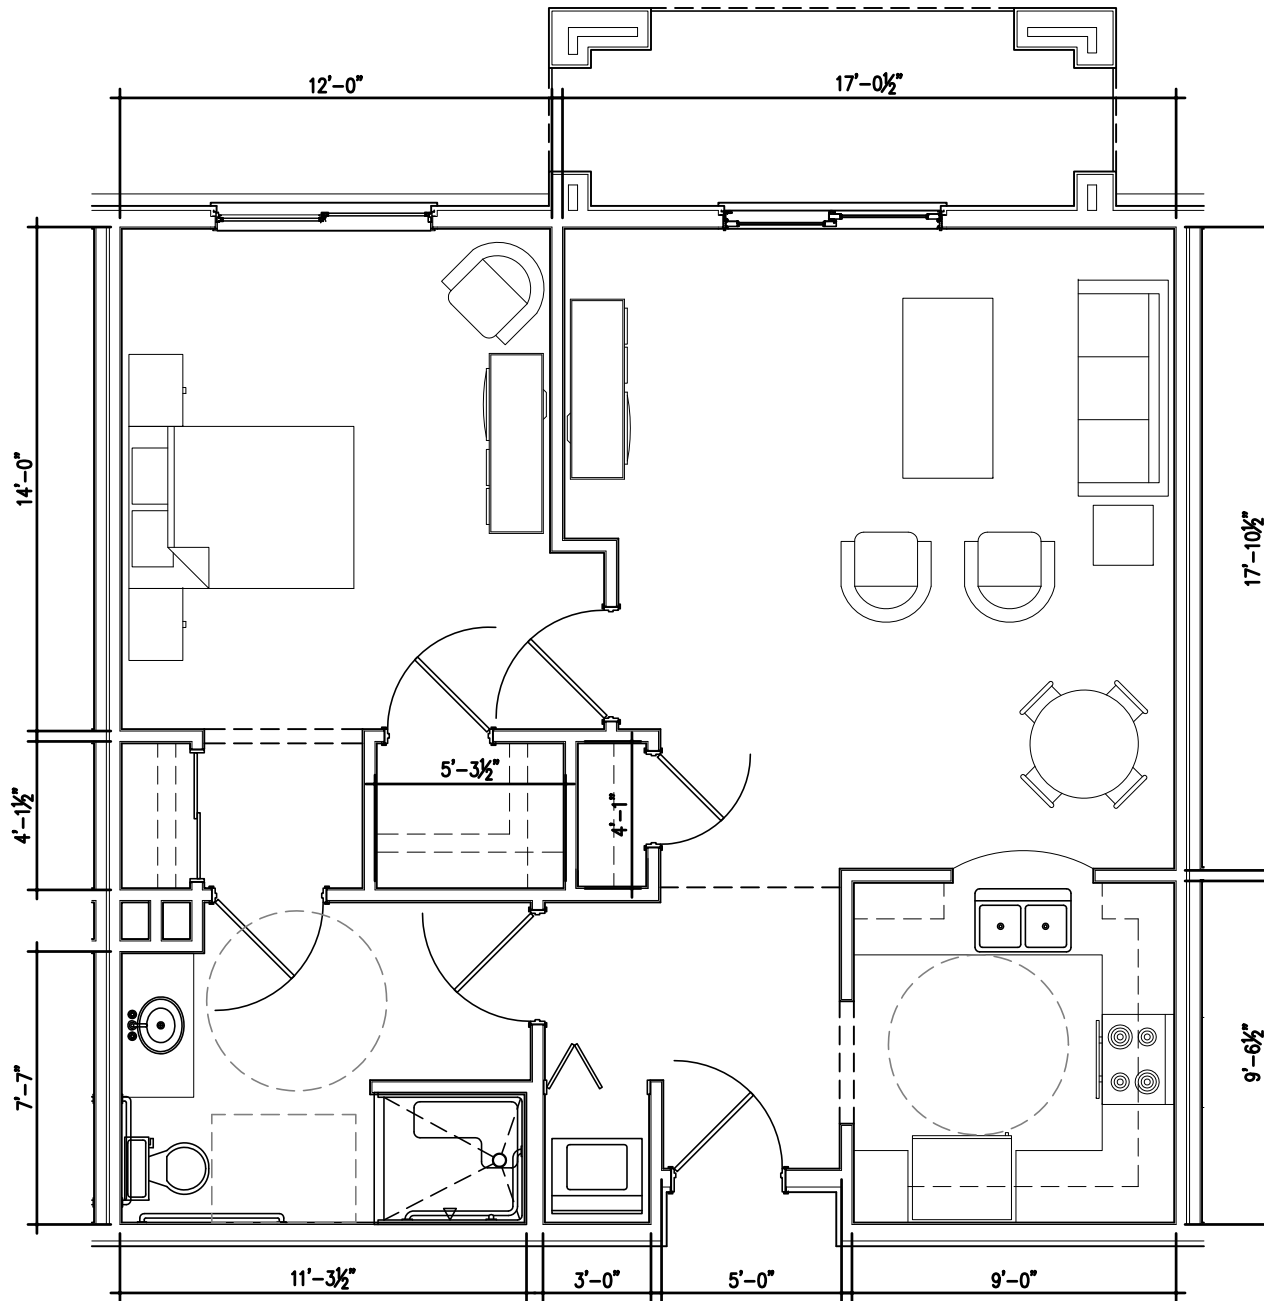

2 BEDROOM 2 BATH (A) UNITS
 241, 341 & 441
 1032 SQ. FT.

TYPICAL 1 BEDROOM UNITS
 242, 342 & 442
 800 SQ. FT.

TYPICAL 1 BEDROOM
 UNITS 243, 343 &
 443
 800 SQ. FT.

SCALE: 3/16"=1'-0"

1 BEDROOM PLUS DEN UNITS
 244, 344 & 444

1052 SQ. FT.

SCALE: 3/16"=1'-0"

2 BEDROOM DELUXE UNITS 245,
345 & 445

1149 SQ. FT.

SCALE: 3/16"=1'-0"

2 BEDROOM 2 BATH LUXURY
 UNIT 246, 346 & 446
 1012 SQ. FT.

SCALE: 3/16"=1'-0"

2 BEDROOM 2 BATH (B)
 UNITS 247, 347 & 447

990 SQ. FT.

SCALE: 3/16"=1'-0"

2 BEDROOM 2 BATH (B)
 UNITS 248, 348 & 448

805 SQ. FT.

2 BEDROOM CORNER
 UNITS 249, 349 & 449

1112 SQ. FT.

SCALE: 3/16"=1'-0"

2 BEDROOM CORNER UNITS
 250, 350, 450
 1032 SQ. FT.

1 BEDROOM BYPE B
 UNIT 351
 798 SQ. FT.

1 BEDROOM TYPE B
 UNIT 352
 798 SQ. FT.

SCALE: 3/16"=1'-0"