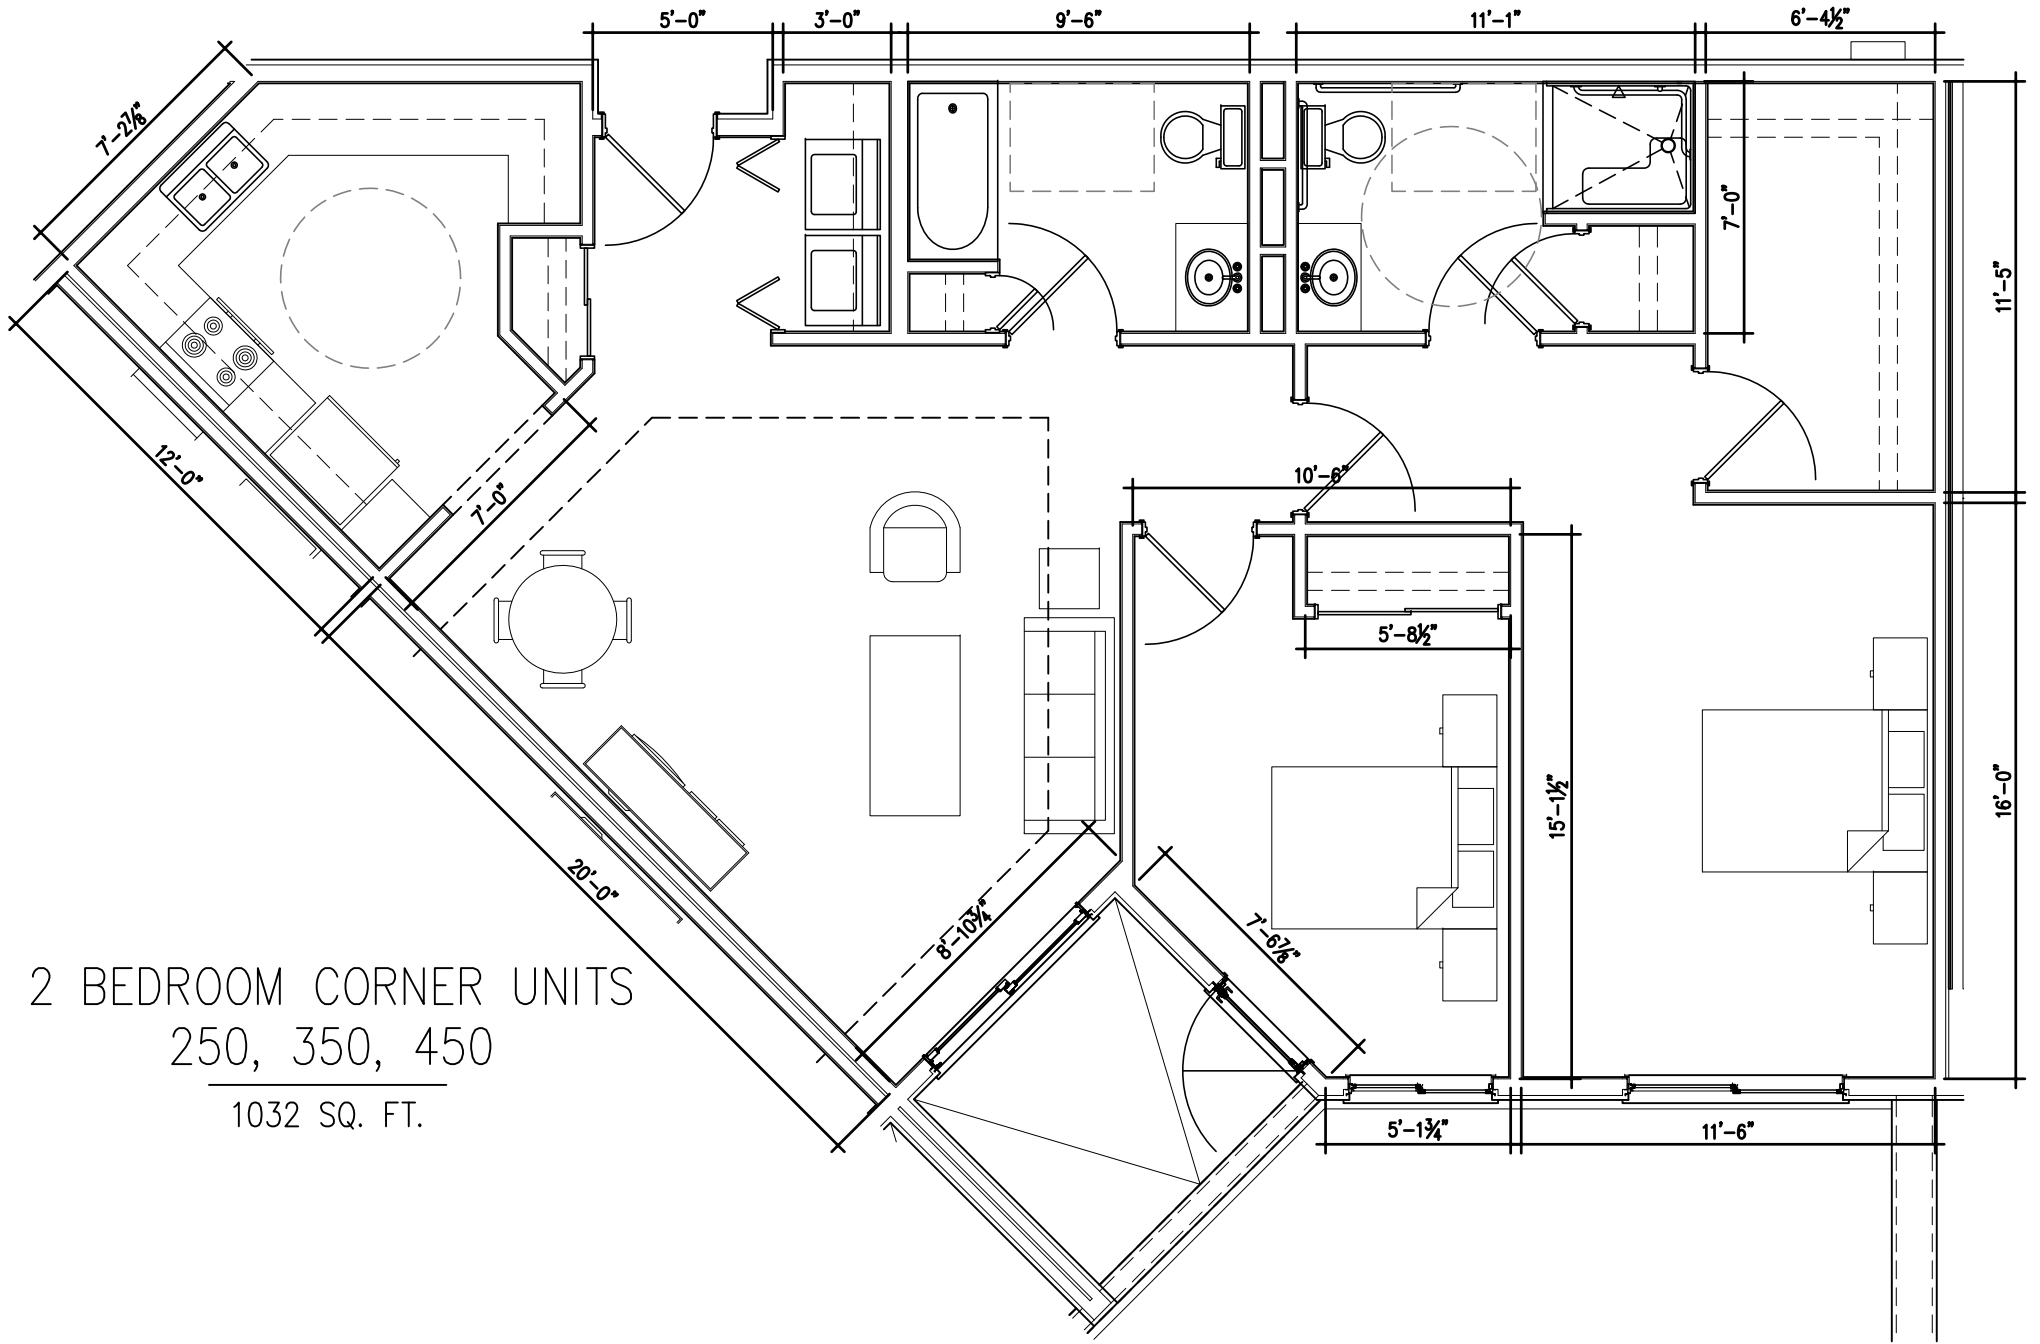

2 BEDROOM 2 BATH (A) UNITS
 241, 341 & 441
 1032 SQ. FT.

TYPICAL 1 BEDROOM UNITS
 242, 342 & 442
 800 SQ. FT.

TYPICAL 1 BEDROOM
 UNITS 243, 343 &
 443
 800 SQ. FT.

SCALE: 3/16"=1'-0"

1 BEDROOM PLUS DEN UNITS
 244, 344 & 444

1052 SQ. FT.

SCALE: 3/16"=1'-0"

2 BEDROOM DELUXE UNITS 245,
345 & 445

1149 SQ. FT.

SCALE: 3/16"=1'-0"

2 BEDROOM 2 BATH LUXURY
 UNIT 246, 346 & 446
 1012 SQ. FT.

SCALE: 3/16"=1'-0"

2 BEDROOM 2 BATH (B)
 UNITS 247, 347 & 447

990 SQ. FT.

SCALE: 3/16"=1'-0"

2 BEDROOM 2 BATH (B)
 UNITS 248, 348 & 448

805 SQ. FT.

2 BEDROOM CORNER
 UNITS 249, 349 & 449

1112 SQ. FT.

SCALE: 3/16"=1'-0"

2 BEDROOM CORNER UNITS
 250, 350, 450
 1032 SQ. FT.

1 BEDROOM BYPE B
 UNIT 351
 798 SQ. FT.

1 BEDROOM TYPE B
 UNIT 352
 798 SQ. FT.

SCALE: 3/16"=1'-0"