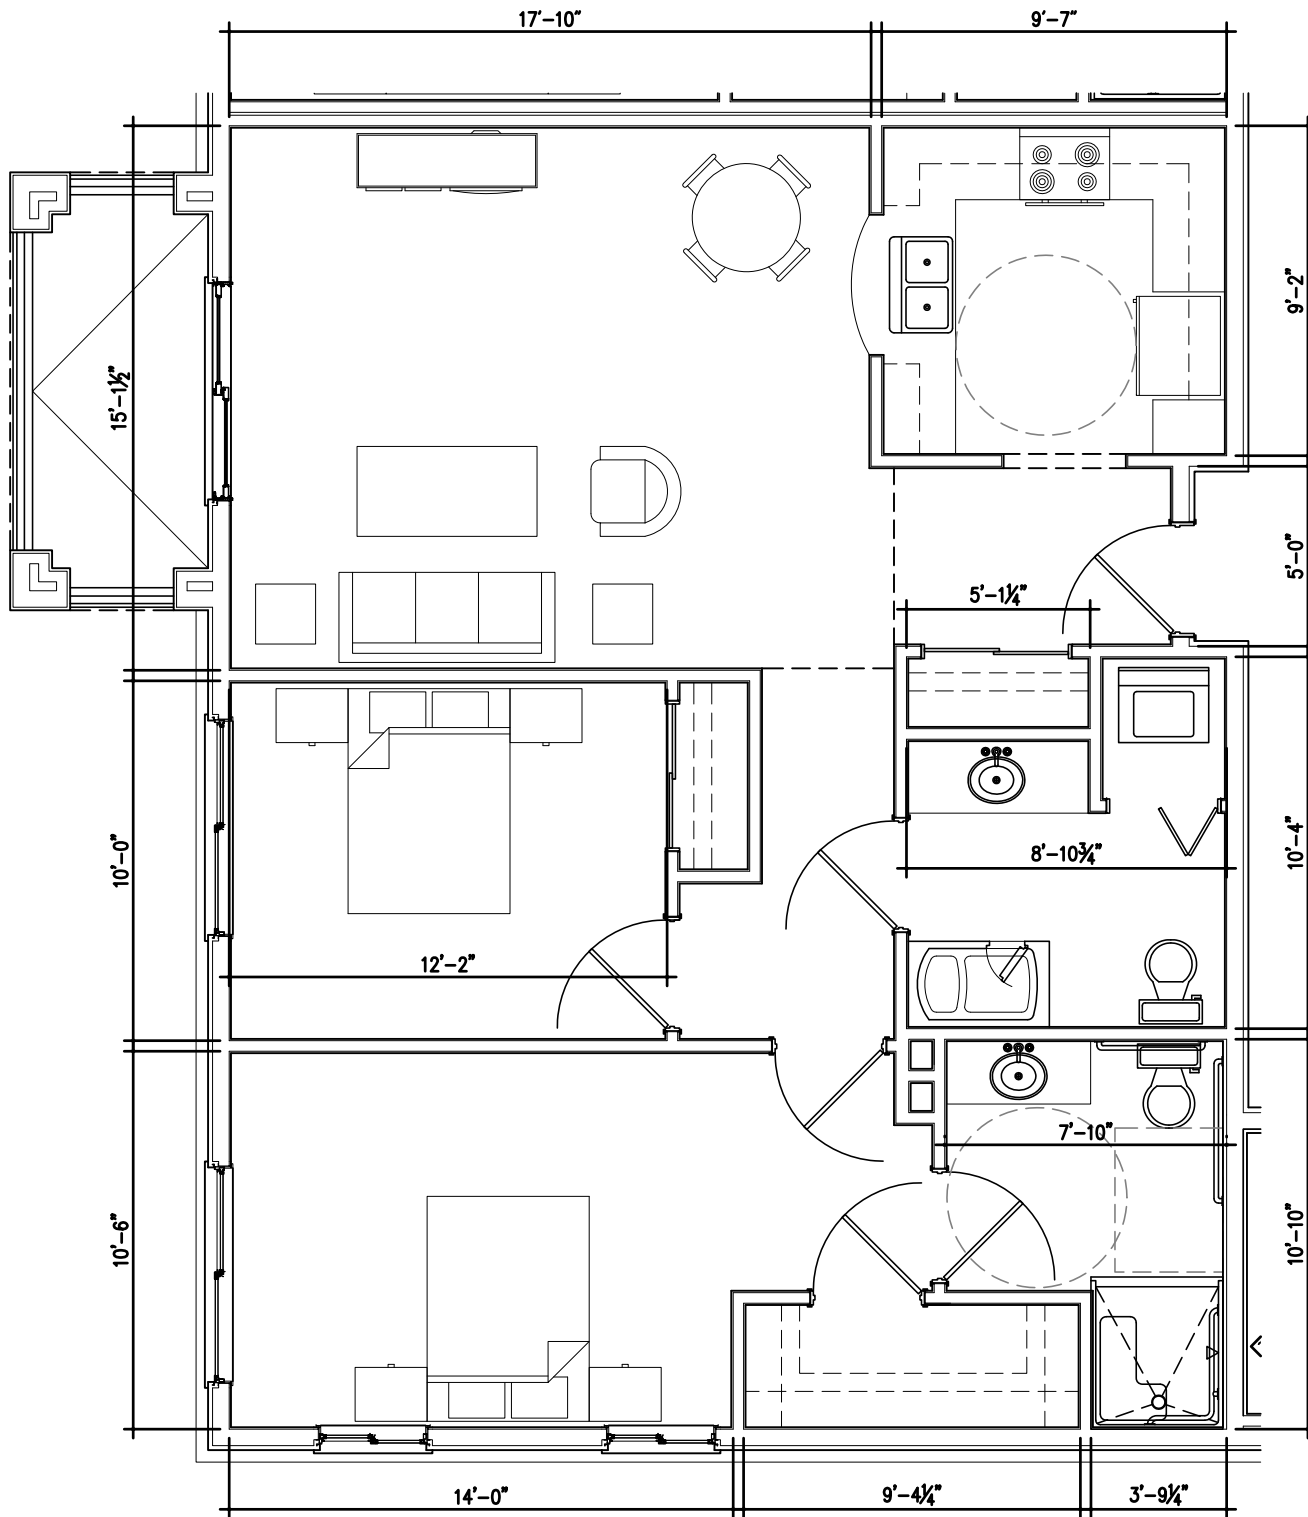

2 BEDROOM 2 BATH (A) UNITS
 241, 341 & 441
 1032 SQ. FT.

TYPICAL 1 BEDROOM UNITS
 242, 342 & 442
 800 SQ. FT.

TYPICAL 1 BEDROOM
 UNITS 243, 343 &
 443
 800 SQ. FT.

SCALE: 3/16"=1'-0"

1 BEDROOM PLUS DEN UNITS
 244, 344 & 444

1052 SQ. FT.

SCALE: 3/16"=1'-0"

2 BEDROOM DELUXE UNITS 245,
345 & 445

1149 SQ. FT.

SCALE: 3/16"=1'-0"

2 BEDROOM 2 BATH LUXURY
 UNIT 246, 346 & 446
 1012 SQ. FT.

SCALE: 3/16"=1'-0"

2 BEDROOM 2 BATH (B)
 UNITS 247, 347 & 447

990 SQ. FT.

SCALE: 3/16"=1'-0"

2 BEDROOM 2 BATH (B)
 UNITS 248, 348 & 448

805 SQ. FT.

2 BEDROOM CORNER
 UNITS 249, 349 & 449

1112 SQ. FT.

SCALE: 3/16"=1'-0"

2 BEDROOM CORNER UNITS
 250, 350, 450
 1032 SQ. FT.

1 BEDROOM BYPE B
 UNIT 351
 798 SQ. FT.

1 BEDROOM TYPE B
 UNIT 352
 798 SQ. FT.

SCALE: 3/16"=1'-0"